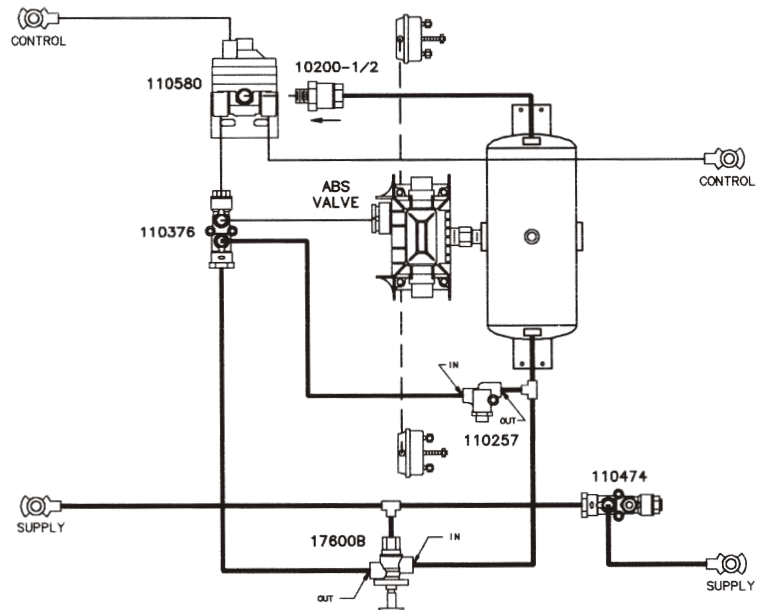

## Anti Back Charge Valve

### INFORMATION:

- Commonly used with shut-off cocks on dollies and trailers designed to tow another trailer
- Prevents anti back charge if supply line shut-off cock on lead trailer is closed

PART NUMBER	PORT SIZES (NPT)	
	Supply In	Supply Out
110474	3/8"	3/8"