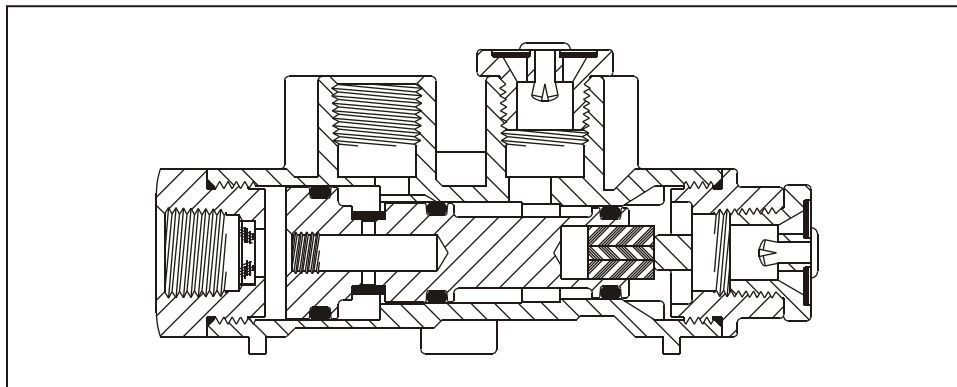

# MISCELLANEOUS VALVES

## Anti Back Charge Valve

### INFORMATION:

- Commonly used with shut-off cocks on dollies and trailers designed to tow another trailer
- Prevents anti back charge if supply line shut-off cock on lead trailer is closed

PART NUMBER	PORT SIZES (NPT)	
	Supply In	Supply Out
110474	3/8"	3/8"