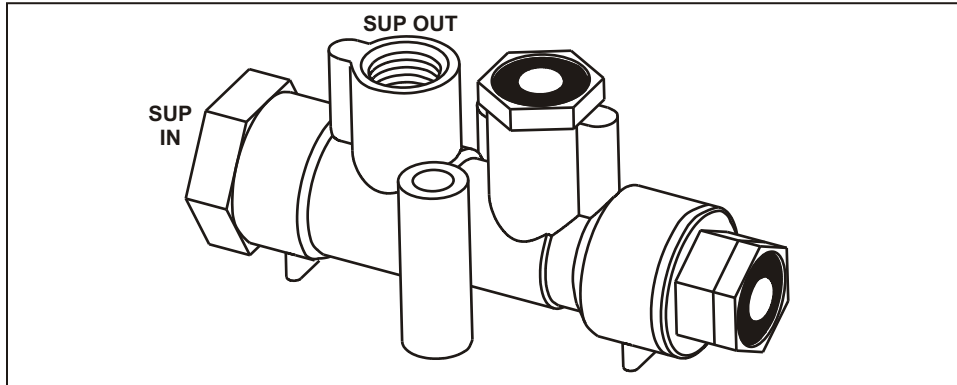

## Anti Back Charge Valve

### INFORMATION:

- Commonly used with shut-off cocks on dollies and trailers designed to tow another trailer
- Prevents anti back charge if supply line shut-off cock on lead trailer is closed

PART NUMBER	PORT SIZES (NPT)	
	Supply In	Supply Out
110474	3/8"	3/8"