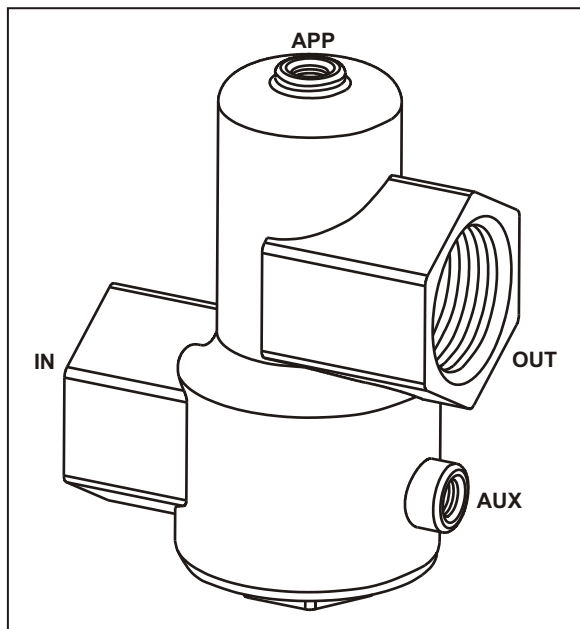

MISCELLANEOUS VALVES

Air Starter Valves

INFORMATION:

- No mounting holes in casting
- **REPAIR KIT 109-5** for Nitrile o-rings only
- **REPAIR KIT 110407** for Viton-rings only

PART NUMBER	PORT SIZES (NPT)				"A" DIMENSIONS	O-RING MATERIAL
	Inlet	Outlet	Application	Auxiliary		
10900	1 1/2"	1 1/2"	1/4"	Closed	4 11/16"	Nitrile
110250	1 1/2"	1 1/2"	1/4"	Open 1/4"	4 11/16"	Nitrile
110390	1 1/4"	1 1/4"	1/4"	Open 1/4"	4 11/16"	Viton