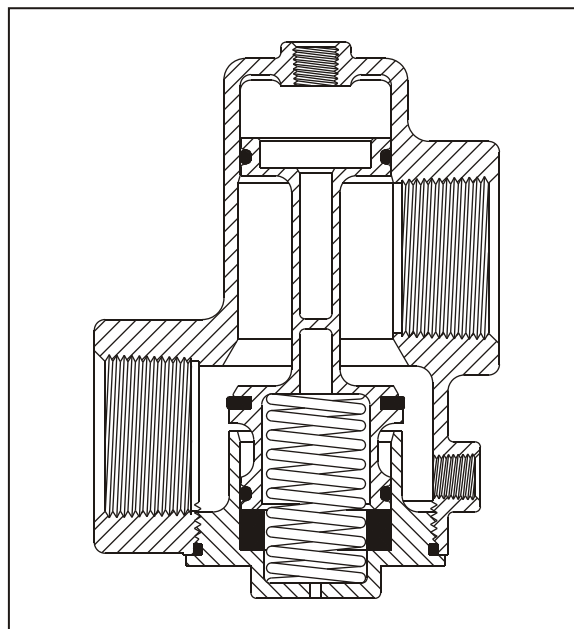

MISCELLANEOUS VALVES

Air Starter Valves

INFORMATION:

- No mounting holes in casting
- **REPAIR KIT 109-5** for Nitrile o-rings only
- **REPAIR KIT 110407** for Viton-rings only

PART NUMBER	PORT SIZES (NPT)				"A" DIMENSIONS	O-RING MATERIAL
	Inlet	Outlet	Application	Auxiliary		
10900	1 1/2"	1 1/2"	1/4"	Closed	4 11/16"	Nitrile
110250	1 1/2"	1 1/2"	1/4"	Open 1/4"	4 11/16"	Nitrile
110390	1 1/4"	1 1/4"	1/4"	Open 1/4"	4 11/16"	Viton